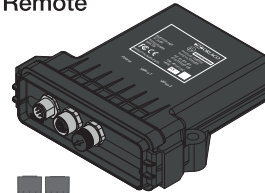

0910250
Quick release set

0701200
Oil damped bracket

0103811
HD-E Zoom camera

0910280
Extra weight (optional)

 **0290060**
Anti-reflection foil (optional)

 **2015750**
Ball joint

 **2015510**
Connection clamp

Remote

0300150
WiSR Long Range

0403510
RAM Bracket WiSR

Local

0702100
Zoom control box

0300150
WiSR Long Range

0403510
RAM Bracket WiSR

0290010
PhotonView Tablet 10"